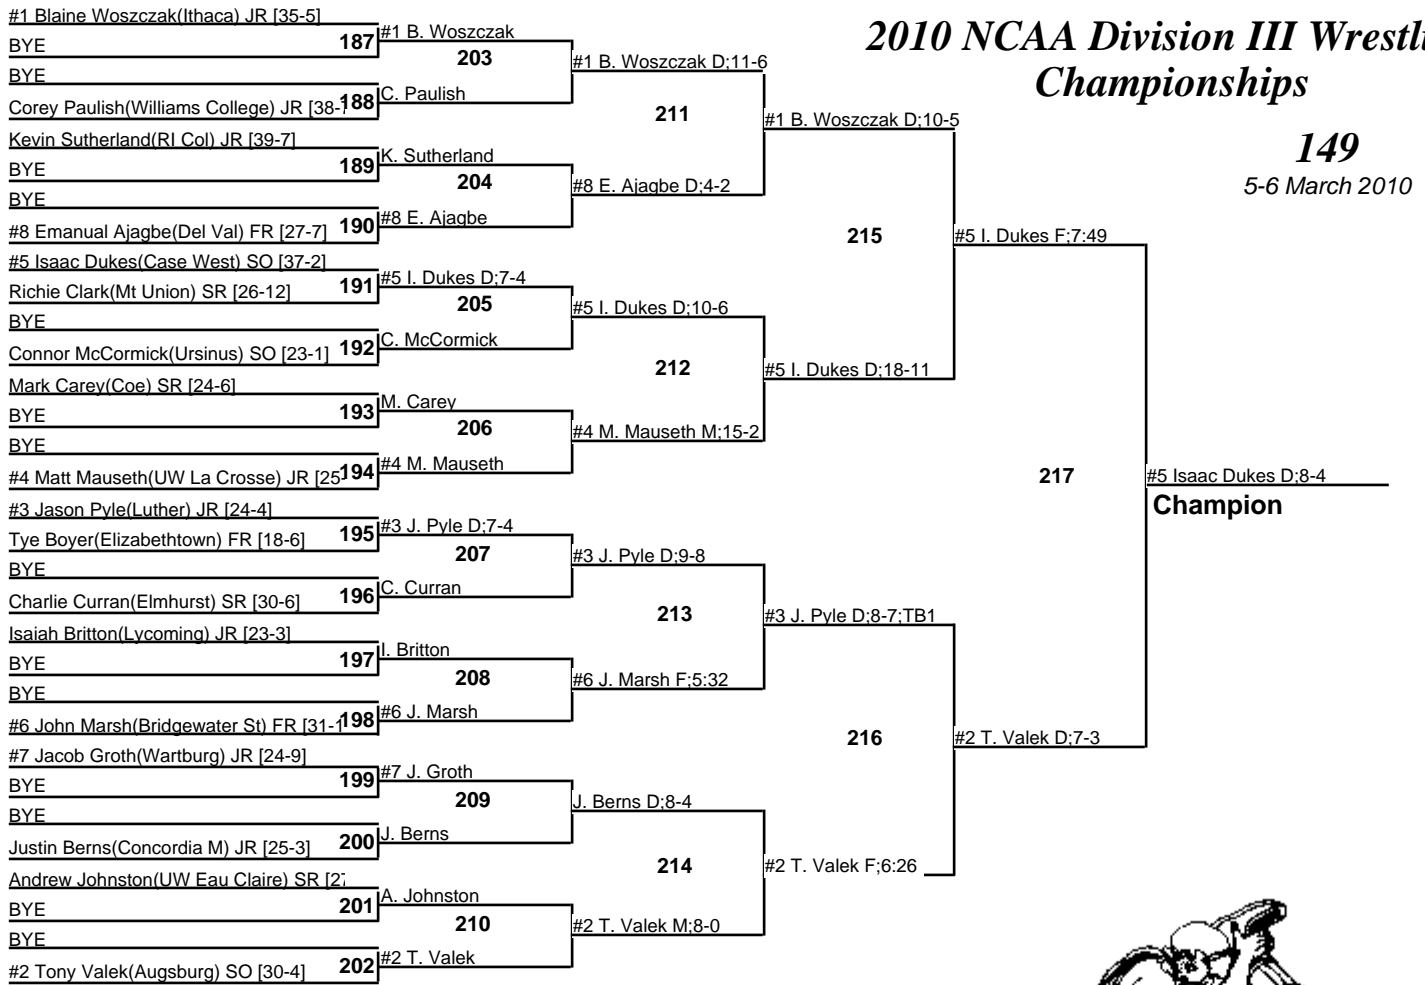

2010 NCAA Division III Wrestling Championships

149
5-6 March 2010