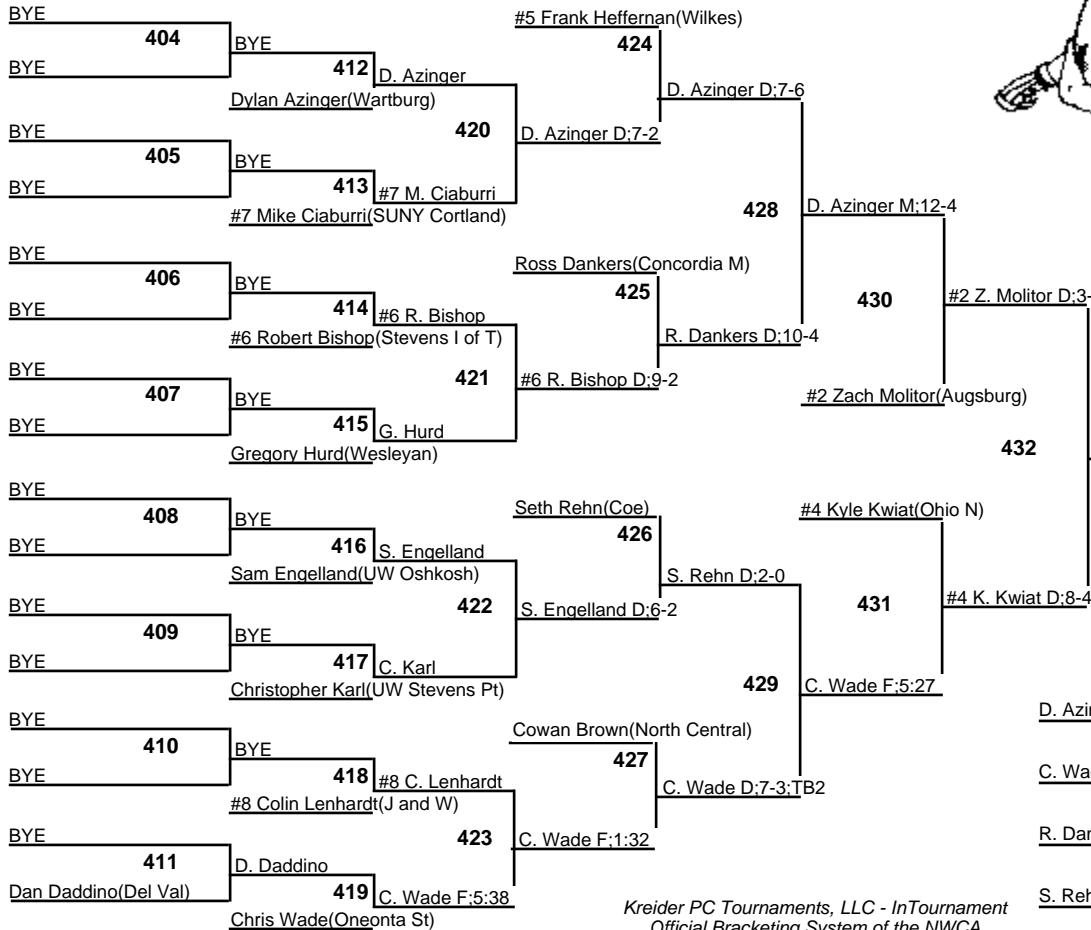

149
5-6 March 2010

2010 NCAA Division III Wrestling Championships

157
5-6 March 2010

2010 NCAA Division III Wrestling Championships

165

5-6 March 2010

2010 NCAA Division III Wrestling Championships

174
5-6 March 2010