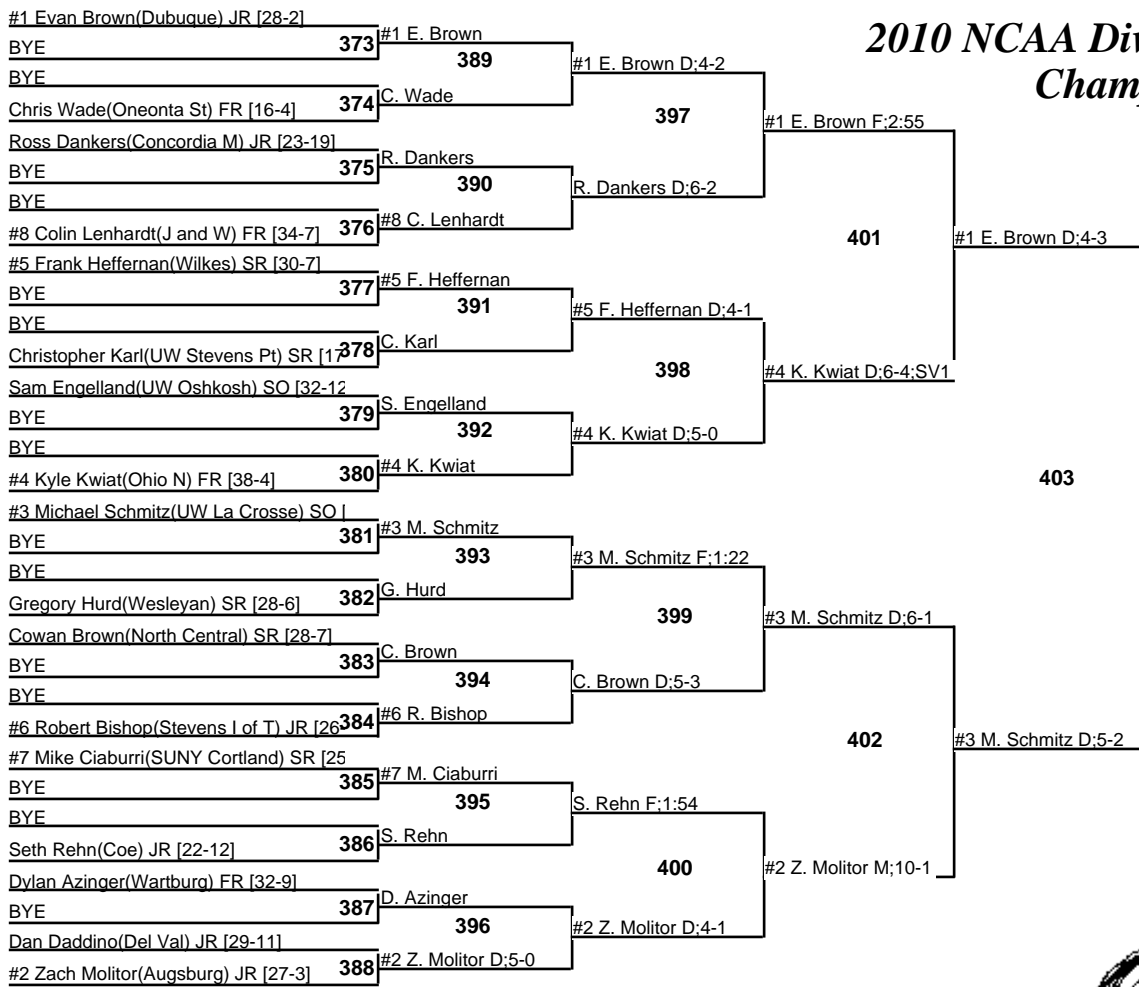

2010 NCAA Division III Wrestling Championships

Team Standings

| Plc | Score | School | CH | WB | 1 | 2 | 3 | 4 | 5 | 6 | 7 | 8 |
|-----|-------|----------------------|----|----|---|---|---|---|---|---|---|---|
| 50 | 0.0 | Johns Hopkins | 0 | 0 | 0 | 0 | 0 | 0 | 0 | 0 | 0 | 0 |
| | 0.0 | Kings | 0 | 1 | 0 | 0 | 0 | 0 | 0 | 0 | 0 | 0 |
| | 0.0 | McDaniel | 0 | 0 | 0 | 0 | 0 | 0 | 0 | 0 | 0 | 0 |
| | 0.0 | Messiah | 0 | 0 | 0 | 0 | 0 | 0 | 0 | 0 | 0 | 0 |
| | 0.0 | Mount St Joseph | 0 | 0 | 0 | 0 | 0 | 0 | 0 | 0 | 0 | 0 |
| | 0.0 | Rhode Island College | 0 | 0 | 0 | 0 | 0 | 0 | 0 | 0 | 0 | 0 |
| | 0.0 | Trine University | 0 | 0 | 0 | 0 | 0 | 0 | 0 | 0 | 0 | 0 |
| | 0.0 | UW Eau Claire | 0 | 0 | 0 | 0 | 0 | 0 | 0 | 0 | 0 | 0 |
| | 0.0 | Ursinus | 0 | 0 | 0 | 0 | 0 | 0 | 0 | 0 | 0 | 0 |
| | 0.0 | Western New England | 0 | 0 | 0 | 0 | 0 | 0 | 0 | 0 | 0 | 0 |

2010 NCAA Division III Wrestling Championships

125
5-6 March 2010

2010 NCAA Division III Wrestling Championships

133
5-6 March 2010

2010 NCAA Division III Wrestling Championships

141
5-6 March 2010

2010 NCAA Division III Wrestling Championships

149
5-6 March 2010

2010 NCAA Division III Wrestling Championships

157
5-6 March 2010

2010 NCAA Division III Wrestling Championships

165

5-6 March 2010

2010 NCAA Division III Wrestling Championships

174
5-6 March 2010

2010 NCAA Division III Wrestling Championships

184
5-6 March 2010

2010 NCAA Division III Wrestling Championships

197
5-6 March 2010

2010 NCAA Division III Wrestling Championships

285
5-6 March 2010