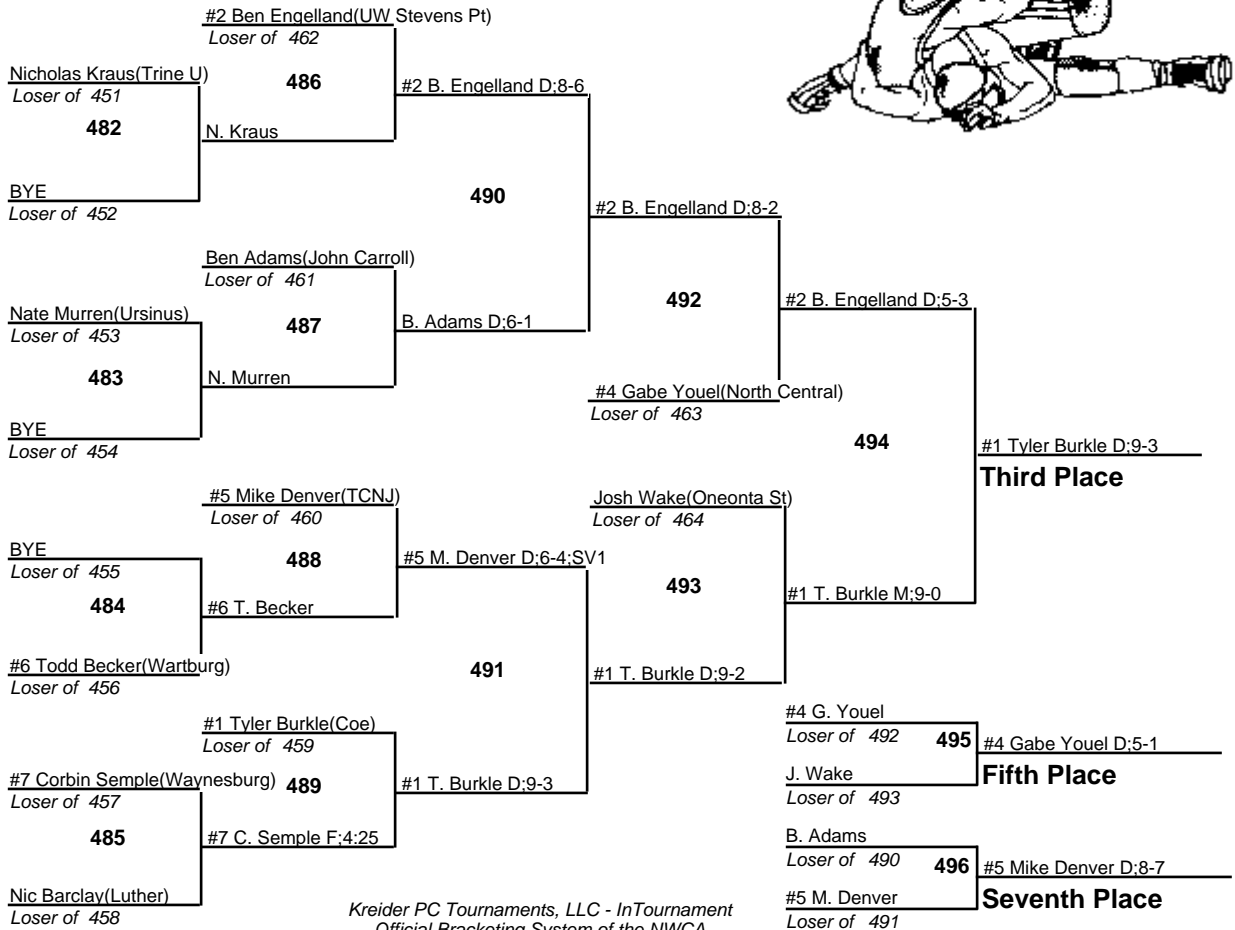

2010 NCAA Division III Wrestling Championships

184
5-6 March 2010