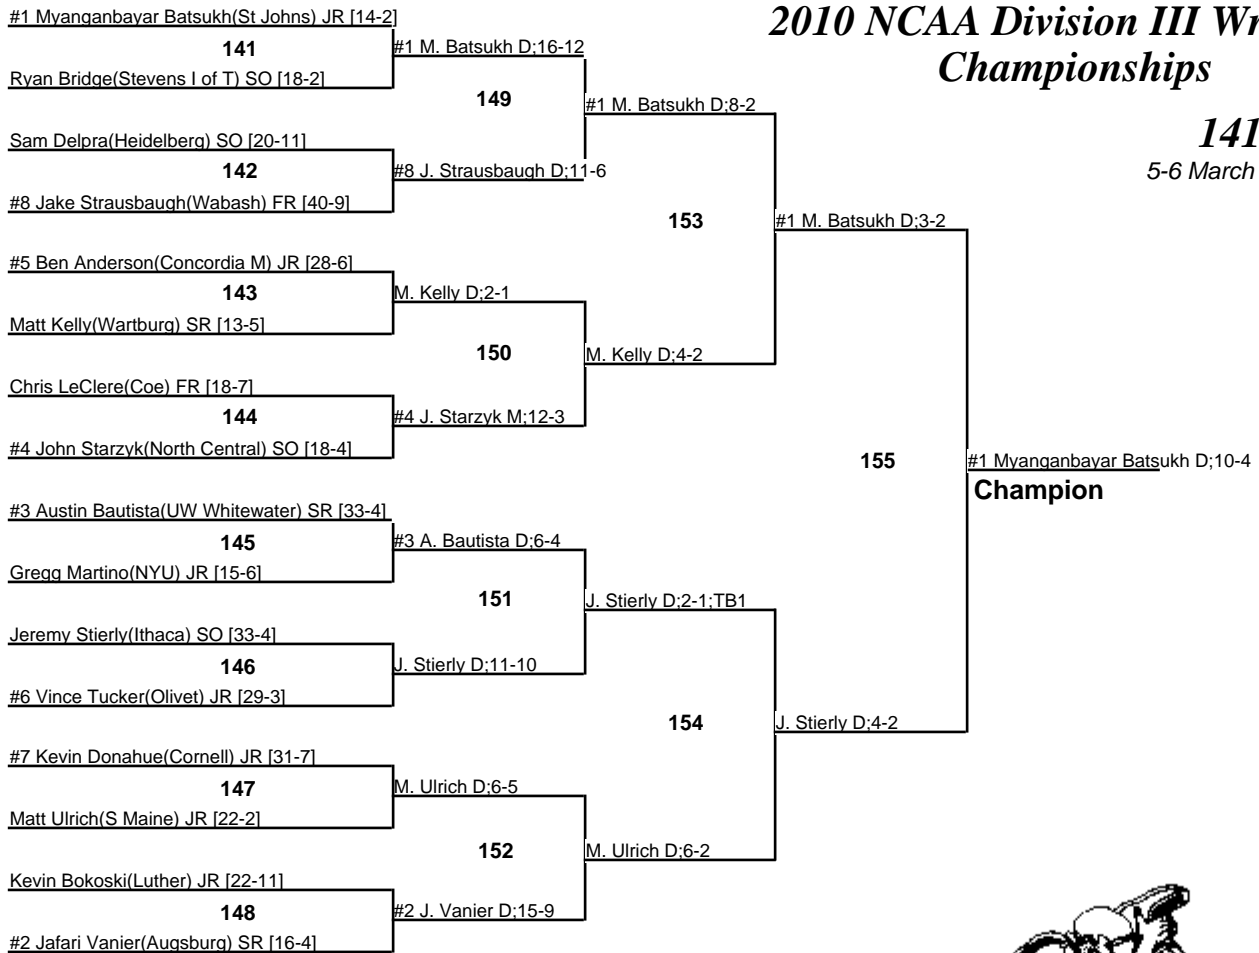

2010 NCAA Division III Wrestling Championships

Team Standings

| Plc | Score | School | CH | WB | 1 | 2 | 3 | 4 | 5 | 6 | 7 | 8 |
|-----|-------|----------------------|----|----|---|---|---|---|---|---|---|---|
| 50 | 0.0 | Johns Hopkins | 0 | 0 | 0 | 0 | 0 | 0 | 0 | 0 | 0 | 0 |
| | 0.0 | Kings | 0 | 1 | 0 | 0 | 0 | 0 | 0 | 0 | 0 | 0 |
| | 0.0 | McDaniel | 0 | 0 | 0 | 0 | 0 | 0 | 0 | 0 | 0 | 0 |
| | 0.0 | Messiah | 0 | 0 | 0 | 0 | 0 | 0 | 0 | 0 | 0 | 0 |
| | 0.0 | Mount St Joseph | 0 | 0 | 0 | 0 | 0 | 0 | 0 | 0 | 0 | 0 |
| | 0.0 | Rhode Island College | 0 | 0 | 0 | 0 | 0 | 0 | 0 | 0 | 0 | 0 |
| | 0.0 | Trine University | 0 | 0 | 0 | 0 | 0 | 0 | 0 | 0 | 0 | 0 |
| | 0.0 | UW Eau Claire | 0 | 0 | 0 | 0 | 0 | 0 | 0 | 0 | 0 | 0 |
| | 0.0 | Ursinus | 0 | 0 | 0 | 0 | 0 | 0 | 0 | 0 | 0 | 0 |
| | 0.0 | Western New England | 0 | 0 | 0 | 0 | 0 | 0 | 0 | 0 | 0 | 0 |

2010 NCAA Division III Wrestling Championships

125
5-6 March 2010

2010 NCAA Division III Wrestling Championships

133
5-6 March 2010

2010 NCAA Division III Wrestling Championships

141
5-6 March 2010

2010 NCAA Division III Wrestling Championships

149
5-6 March 2010

2010 NCAA Division III Wrestling Championships

157
5-6 March 2010

2010 NCAA Division III Wrestling Championships

165

5-6 March 2010

2010 NCAA Division III Wrestling Championships

174
5-6 March 2010

2010 NCAA Division III Wrestling Championships

184
5-6 March 2010

2010 NCAA Division III Wrestling Championships

197
5-6 March 2010

2010 NCAA Division III Wrestling Championships

285
5-6 March 2010