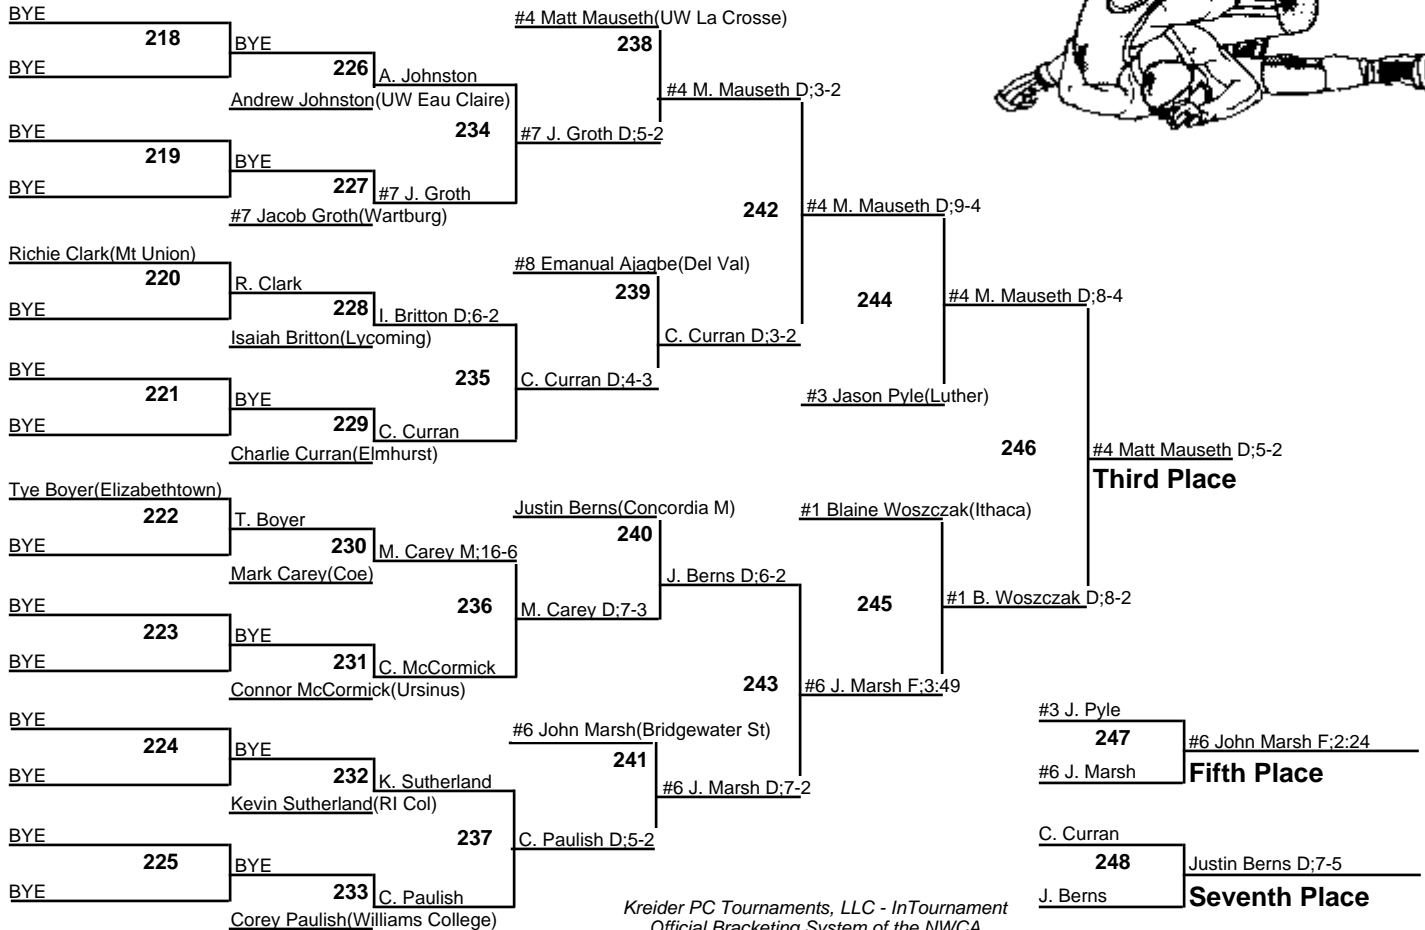

2010 NCAA Division III Wrestling Championships

125
5-6 March 2010

2010 NCAA Division III Wrestling Championships

133
5-6 March 2010

2010 NCAA Division III Wrestling Championships

141
5-6 March 2010

2010 NCAA Division III Wrestling Championships

149
5-6 March 2010

2010 NCAA Division III Wrestling Championships

157
5-6 March 2010

2010 NCAA Division III Wrestling Championships

165

5-6 March 2010

2010 NCAA Division III Wrestling Championships

174
5-6 March 2010