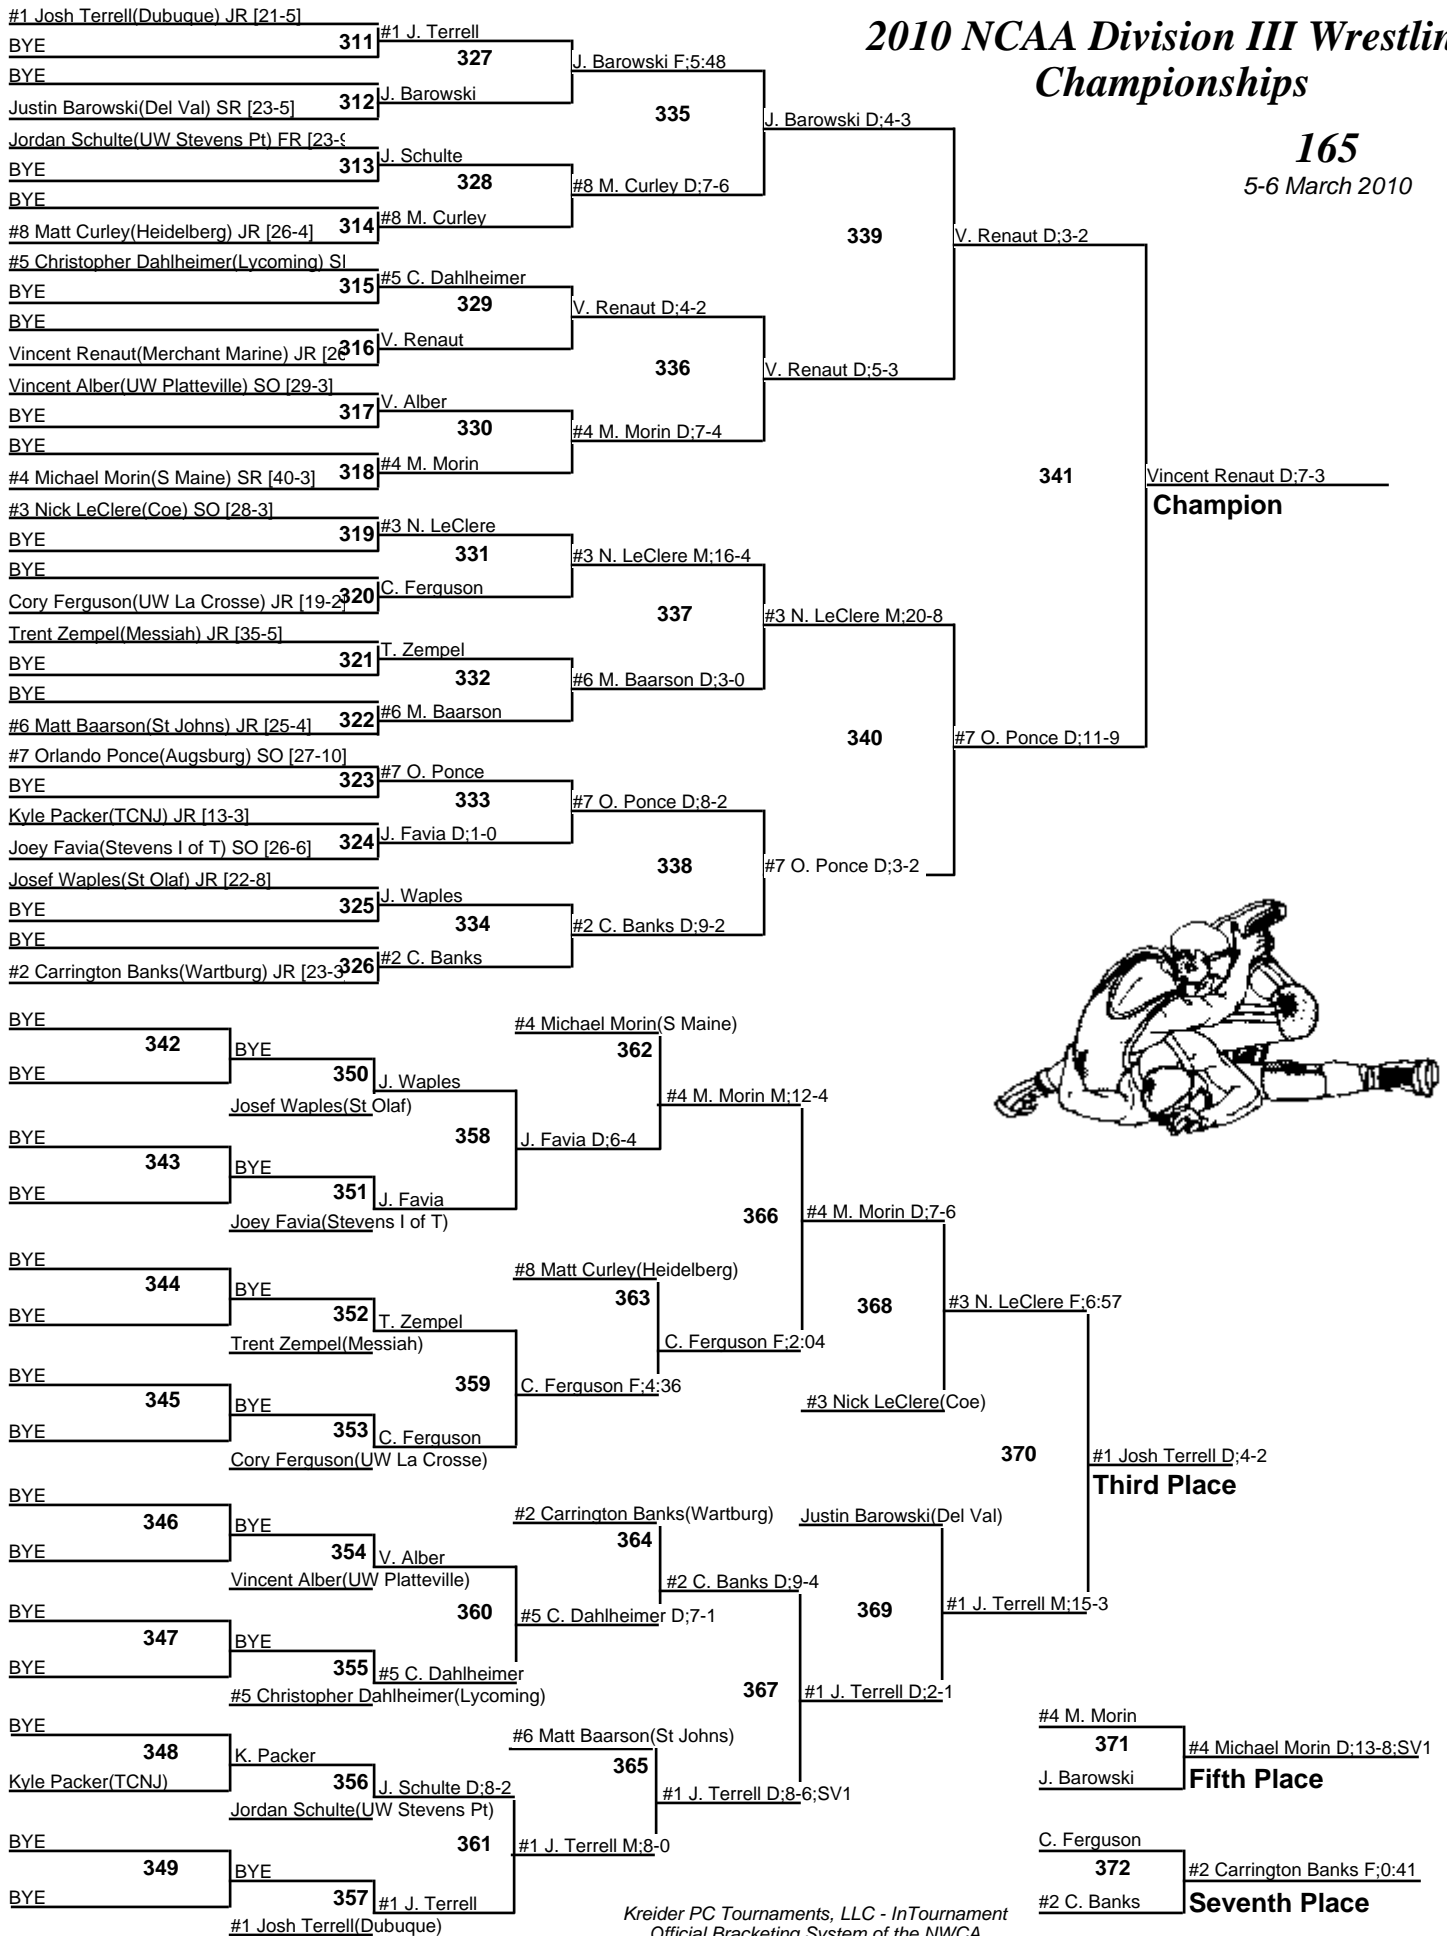

149
5-6 March 2010

2010 NCAA Division III Wrestling Championships

157
5-6 March 2010

2010 NCAA Division III Wrestling Championships

165

5-6 March 2010

2010 NCAA Division III Wrestling Championships

174
5-6 March 2010