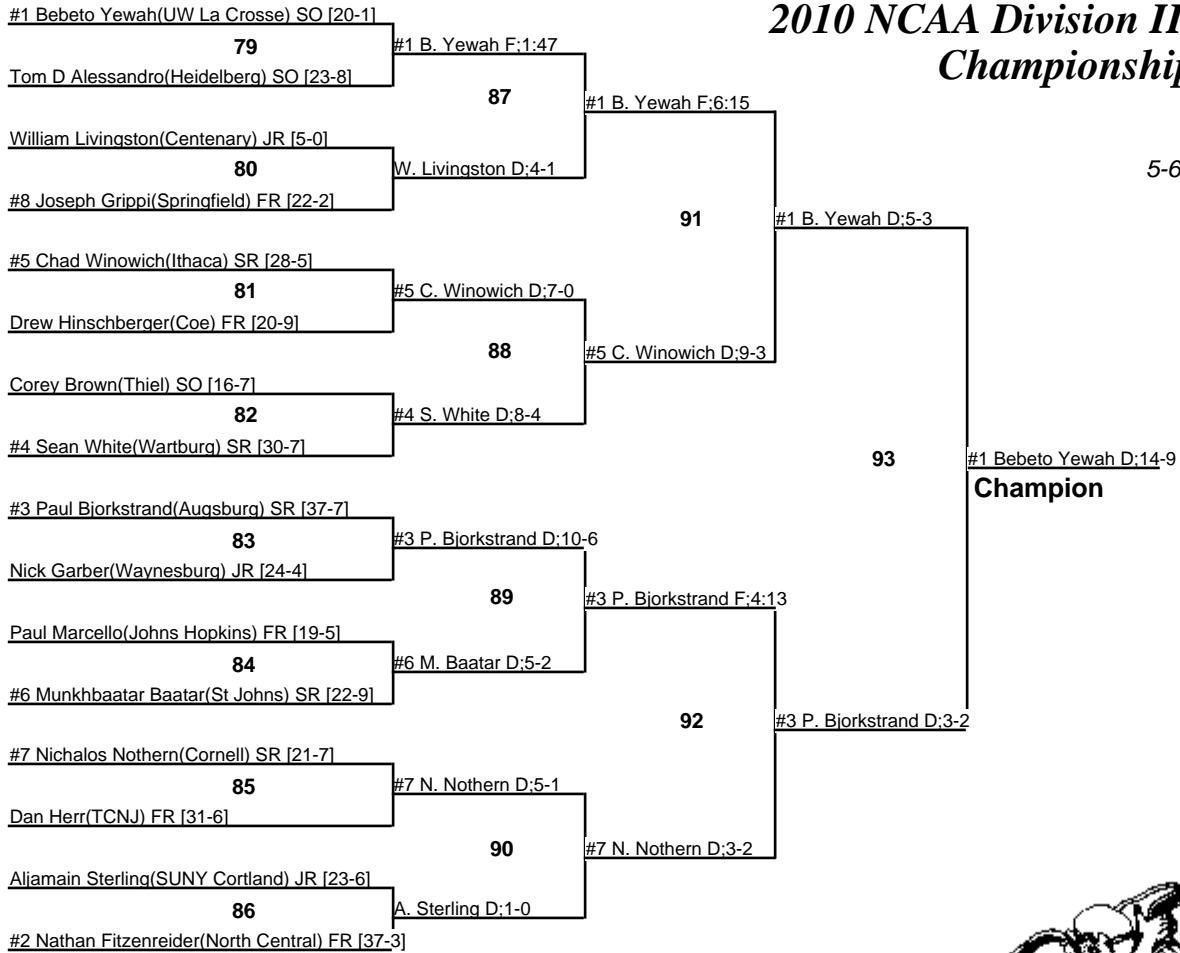

2010 NCAA Division III Wrestling Championships

Team Standings

| Plc | Score | School | CH | WB | 1 | 2 | 3 | 4 | 5 | 6 | 7 | 8 |
|-----|-------|----------------------|----|----|---|---|---|---|---|---|---|---|
| 50 | 0.0 | Johns Hopkins | 0 | 0 | 0 | 0 | 0 | 0 | 0 | 0 | 0 | 0 |
| | 0.0 | Kings | 0 | 1 | 0 | 0 | 0 | 0 | 0 | 0 | 0 | 0 |
| | 0.0 | McDaniel | 0 | 0 | 0 | 0 | 0 | 0 | 0 | 0 | 0 | 0 |
| | 0.0 | Messiah | 0 | 0 | 0 | 0 | 0 | 0 | 0 | 0 | 0 | 0 |
| | 0.0 | Mount St Joseph | 0 | 0 | 0 | 0 | 0 | 0 | 0 | 0 | 0 | 0 |
| | 0.0 | Rhode Island College | 0 | 0 | 0 | 0 | 0 | 0 | 0 | 0 | 0 | 0 |
| | 0.0 | Trine University | 0 | 0 | 0 | 0 | 0 | 0 | 0 | 0 | 0 | 0 |
| | 0.0 | UW Eau Claire | 0 | 0 | 0 | 0 | 0 | 0 | 0 | 0 | 0 | 0 |
| | 0.0 | Ursinus | 0 | 0 | 0 | 0 | 0 | 0 | 0 | 0 | 0 | 0 |
| | 0.0 | Western New England | 0 | 0 | 0 | 0 | 0 | 0 | 0 | 0 | 0 | 0 |

2010 NCAA Division III Wrestling Championships

125
5-6 March 2010

2010 NCAA Division III Wrestling Championships

133
5-6 March 2010

2010 NCAA Division III Wrestling Championships

141
5-6 March 2010

2010 NCAA Division III Wrestling Championships

149
5-6 March 2010

2010 NCAA Division III Wrestling Championships

157
5-6 March 2010

2010 NCAA Division III Wrestling Championships

165

5-6 March 2010

2010 NCAA Division III Wrestling Championships

174
5-6 March 2010

2010 NCAA Division III Wrestling Championships

184
5-6 March 2010

2010 NCAA Division III Wrestling Championships

197
5-6 March 2010

2010 NCAA Division III Wrestling Championships

285
5-6 March 2010