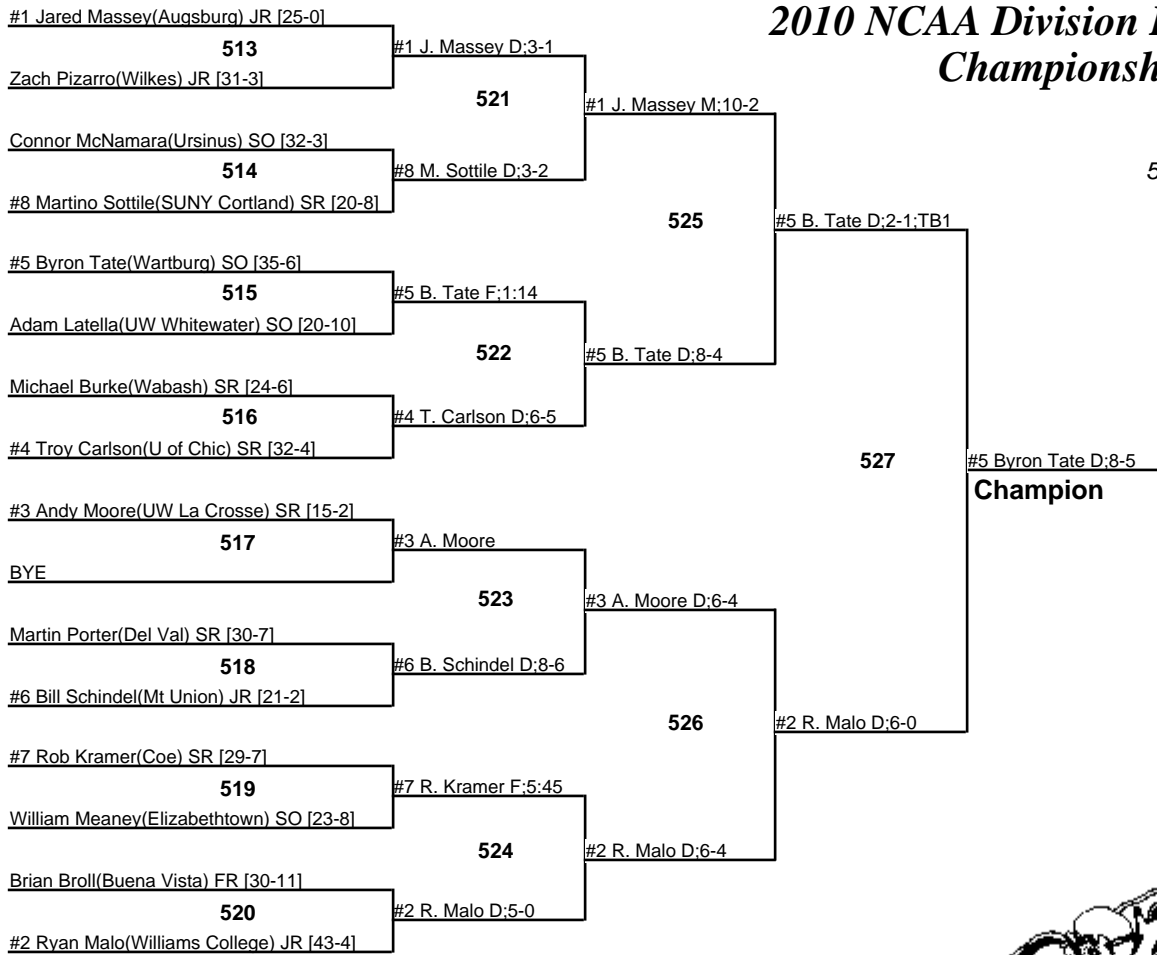

2010 NCAA Division III Wrestling Championships

Team Standings

| Plc | Score | School | CH | WB | 1 | 2 | 3 | 4 | 5 | 6 | 7 | 8 |
|-----|-------|----------------------|----|----|---|---|---|---|---|---|---|---|
| 50 | 0.0 | Johns Hopkins | 0 | 0 | 0 | 0 | 0 | 0 | 0 | 0 | 0 | 0 |
| | 0.0 | Kings | 0 | 1 | 0 | 0 | 0 | 0 | 0 | 0 | 0 | 0 |
| | 0.0 | McDaniel | 0 | 0 | 0 | 0 | 0 | 0 | 0 | 0 | 0 | 0 |
| | 0.0 | Messiah | 0 | 0 | 0 | 0 | 0 | 0 | 0 | 0 | 0 | 0 |
| | 0.0 | Mount St Joseph | 0 | 0 | 0 | 0 | 0 | 0 | 0 | 0 | 0 | 0 |
| | 0.0 | Rhode Island College | 0 | 0 | 0 | 0 | 0 | 0 | 0 | 0 | 0 | 0 |
| | 0.0 | Trine University | 0 | 0 | 0 | 0 | 0 | 0 | 0 | 0 | 0 | 0 |
| | 0.0 | UW Eau Claire | 0 | 0 | 0 | 0 | 0 | 0 | 0 | 0 | 0 | 0 |
| | 0.0 | Ursinus | 0 | 0 | 0 | 0 | 0 | 0 | 0 | 0 | 0 | 0 |
| | 0.0 | Western New England | 0 | 0 | 0 | 0 | 0 | 0 | 0 | 0 | 0 | 0 |

2010 NCAA Division III Wrestling Championships

125
5-6 March 2010

2010 NCAA Division III Wrestling Championships

133
5-6 March 2010

2010 NCAA Division III Wrestling Championships

141
5-6 March 2010

2010 NCAA Division III Wrestling Championships

149
5-6 March 2010

2010 NCAA Division III Wrestling Championships

157
5-6 March 2010

2010 NCAA Division III Wrestling Championships

165

5-6 March 2010

2010 NCAA Division III Wrestling Championships

174
5-6 March 2010

2010 NCAA Division III Wrestling Championships

184
5-6 March 2010

2010 NCAA Division III Wrestling Championships

197
5-6 March 2010

2010 NCAA Division III Wrestling Championships

285
5-6 March 2010