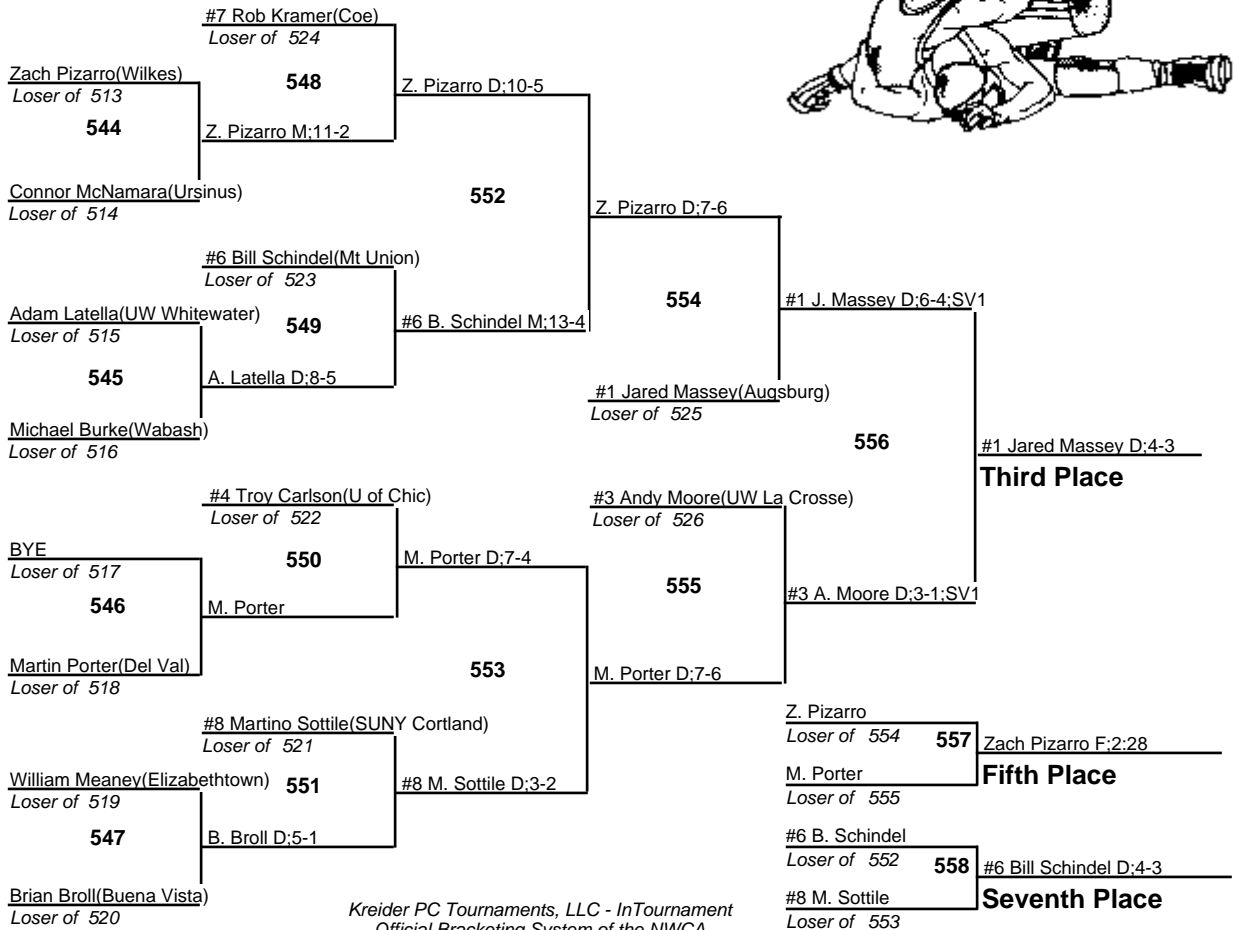

2010 NCAA Division III Wrestling Championships

197
5-6 March 2010