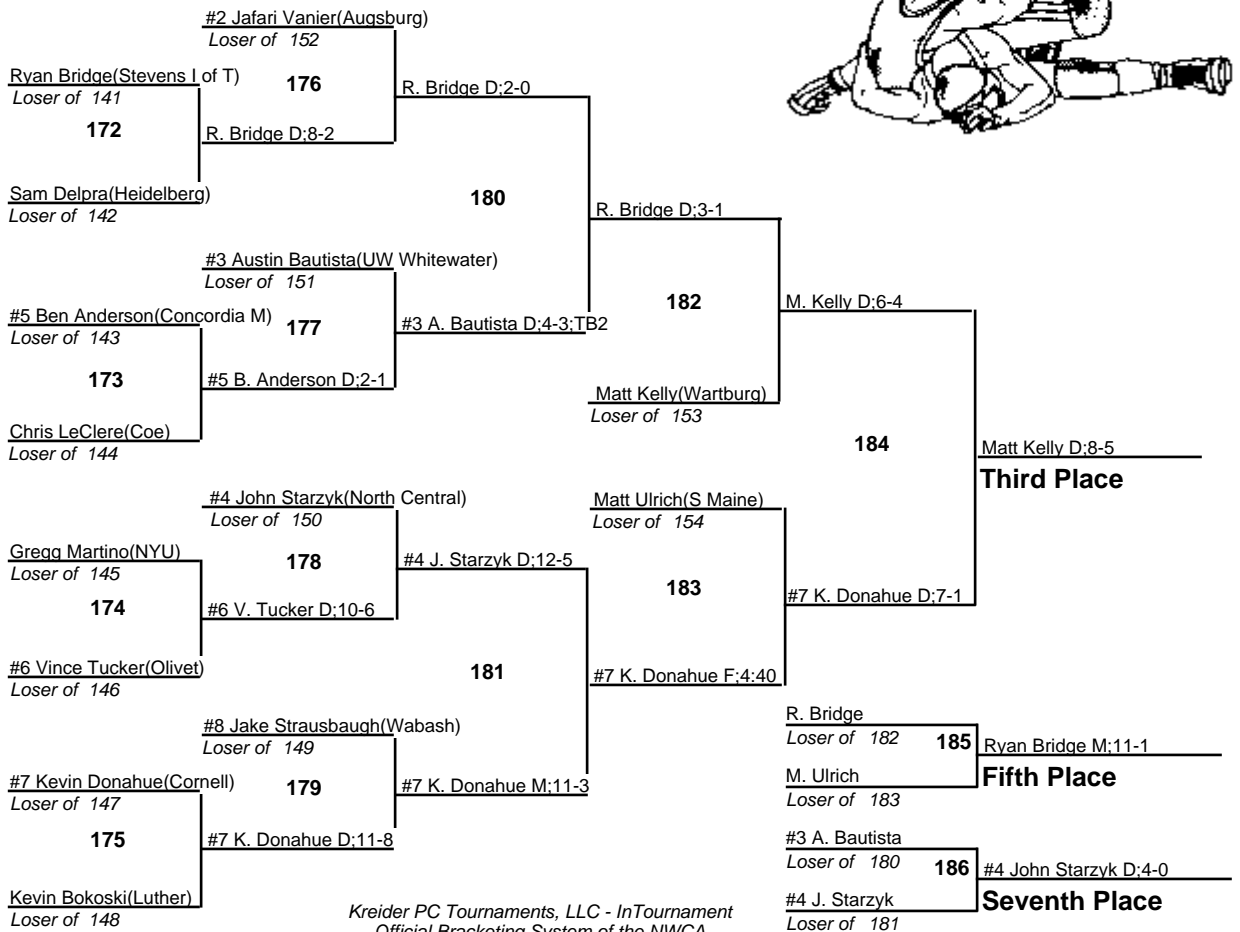

2010 NCAA Division III Wrestling Championships

125
5-6 March 2010

2010 NCAA Division III Wrestling Championships

133
5-6 March 2010

2010 NCAA Division III Wrestling Championships

141
5-6 March 2010

2010 NCAA Division III Wrestling Championships