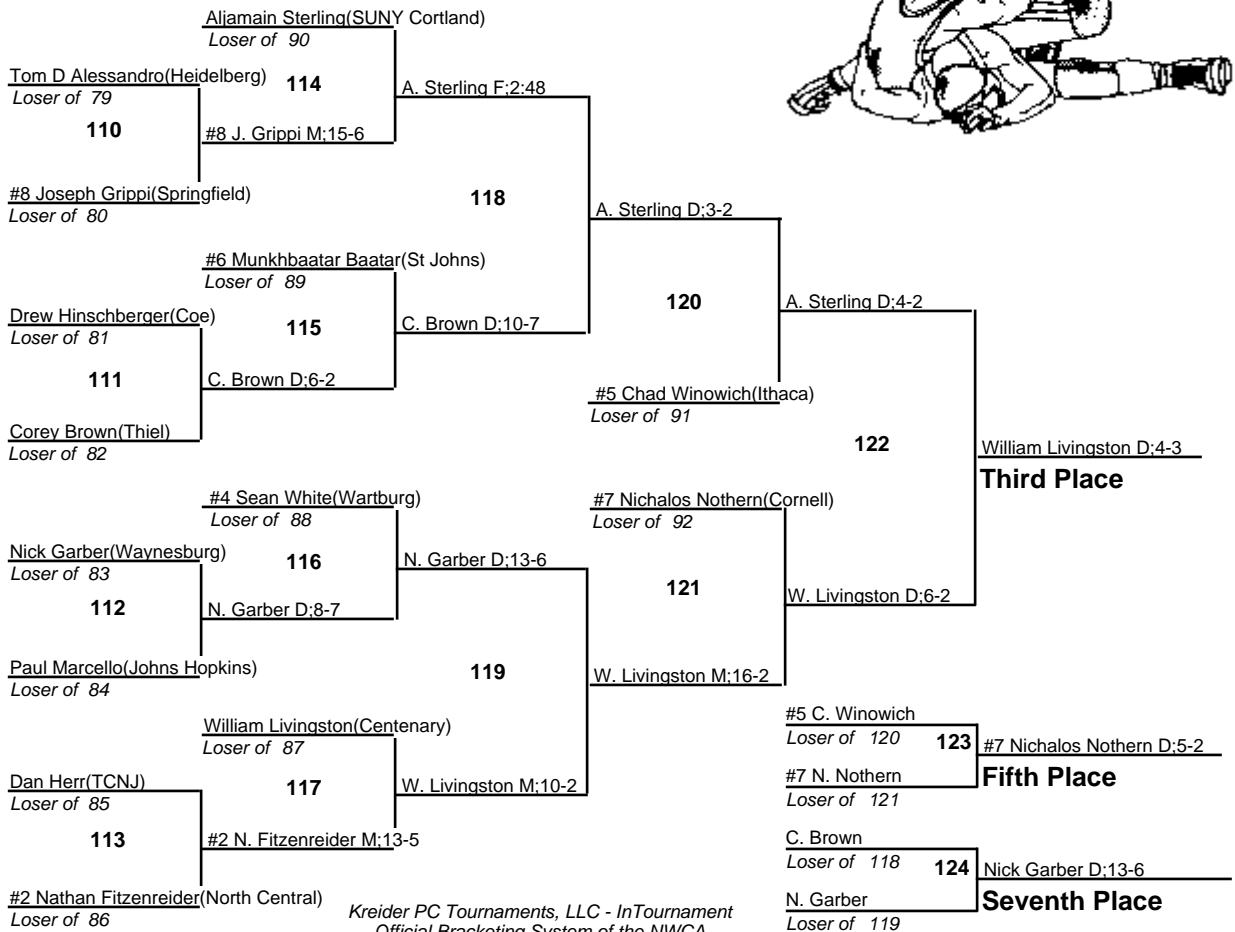

2010 NCAA Division III Wrestling Championships

Team Standings

| Plc | Score | School | CH | WB | 1 | 2 | 3 | 4 | 5 | 6 | 7 | 8 |
|-----|-------|----------------------|----|----|---|---|---|---|---|---|---|---|
| 50 | 0.0 | Johns Hopkins | 0 | 0 | 0 | 0 | 0 | 0 | 0 | 0 | 0 | 0 |
| | 0.0 | Kings | 0 | 1 | 0 | 0 | 0 | 0 | 0 | 0 | 0 | 0 |
| | 0.0 | McDaniel | 0 | 0 | 0 | 0 | 0 | 0 | 0 | 0 | 0 | 0 |
| | 0.0 | Messiah | 0 | 0 | 0 | 0 | 0 | 0 | 0 | 0 | 0 | 0 |
| | 0.0 | Mount St Joseph | 0 | 0 | 0 | 0 | 0 | 0 | 0 | 0 | 0 | 0 |
| | 0.0 | Rhode Island College | 0 | 0 | 0 | 0 | 0 | 0 | 0 | 0 | 0 | 0 |
| | 0.0 | Trine University | 0 | 0 | 0 | 0 | 0 | 0 | 0 | 0 | 0 | 0 |
| | 0.0 | UW Eau Claire | 0 | 0 | 0 | 0 | 0 | 0 | 0 | 0 | 0 | 0 |
| | 0.0 | Ursinus | 0 | 0 | 0 | 0 | 0 | 0 | 0 | 0 | 0 | 0 |
| | 0.0 | Western New England | 0 | 0 | 0 | 0 | 0 | 0 | 0 | 0 | 0 | 0 |

2010 NCAA Division III Wrestling Championships

125
5-6 March 2010

2010 NCAA Division III Wrestling Championships

133
5-6 March 2010

2010 NCAA Division III Wrestling Championships

141
5-6 March 2010

2010 NCAA Division III Wrestling Championships